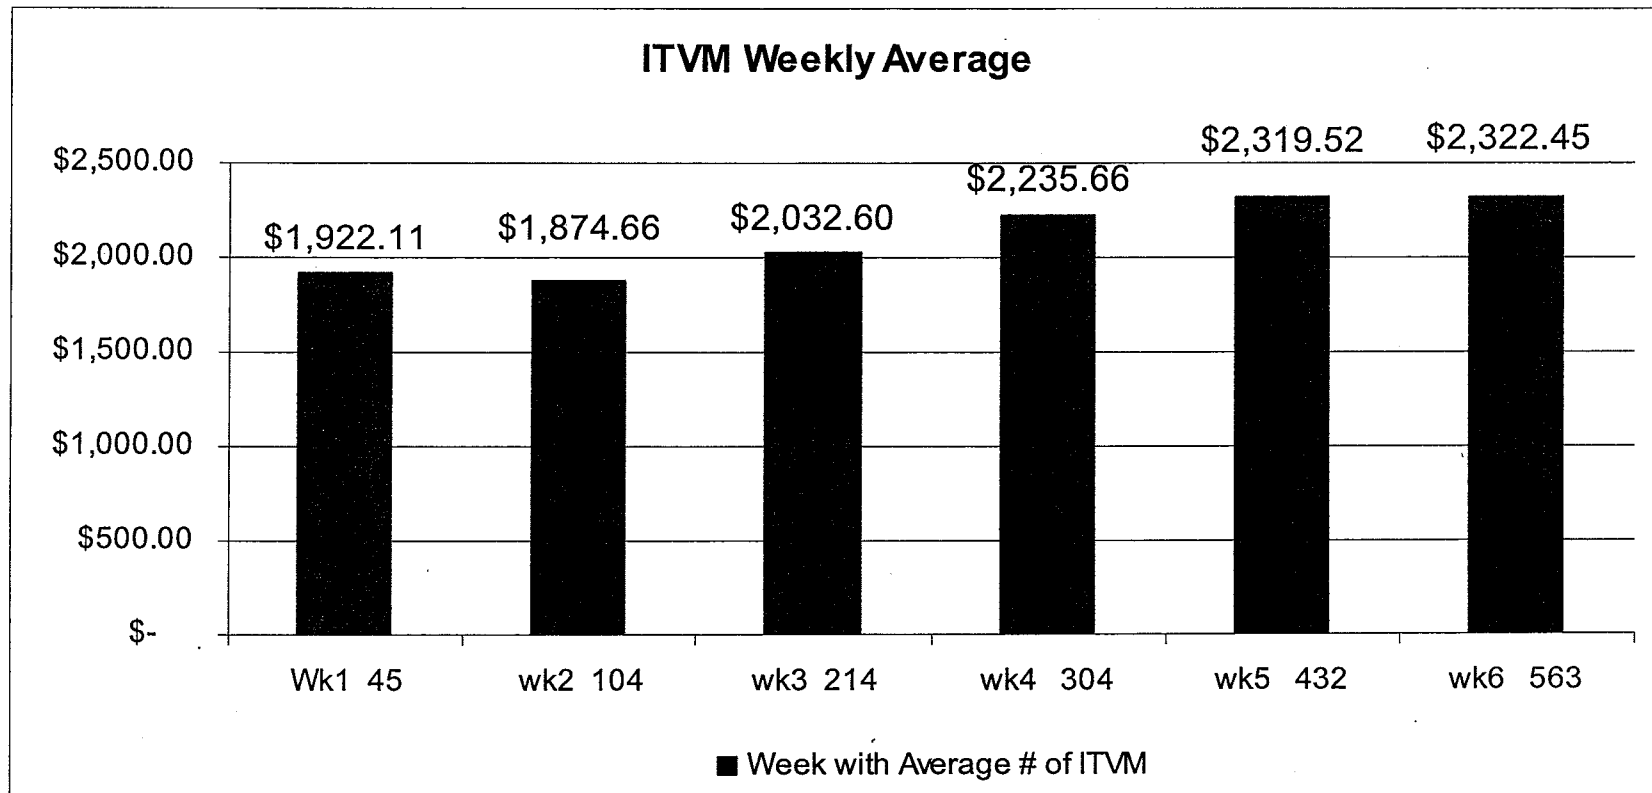

Early ITVM Sales

ITVM Location and Delivery Dates

	DATE DLVD	DRV	DO #	SR #	Retailer ID	Retailer Name	City	Zip
1	10/11	1	1	3	61667	PUBLIX #0887	TALLAHASSEE	32301
2	10/11	1	1	3	102981	PUBLIX #1051	TALLAHASSEE	32301
3	10/11	1	1	3	50158	WINN DIXIE #104	PERRY	32347
4	10/11	1	1	3	54470	PUBLIX #610	TALLAHASSEE	32305
5	10/11	1	1	3	50215	WINN DIXIE #186	CRAWFORDVILLE	32327
6	10/11	1	1	5	109936	I-10 CHEVRON	LAMONT	32336
7	10/12	1	1	5	12079	PUBLIX #0137	TALLAHASSEE	32308
8	10/12	1	1	44	52637	WINN DIXIE #198	LIVE OAK	32064
9	10/12	1	1	44	12006	PUBLIX #0231	LIVE OAK	32064
10	10/12	1	1	5	50124	WINN DIXIE #28	MADISON	32340
11	10/12	1	1	5	110067	S & M FOOD MART	MONTICELLO	32344
12	10/12	1	1	5	56544	CAPITOL CITY TRAVEL CENTER	LLOYD	32337
13	10/13	1	1	2	54815	PANHANDLE PACKAGE #2	CAMPBELLTON	32426
14	10/13	1	1	2	61941	TRAVELCENTERS OF AMERICA	MARIANNA	32448
15	10/13	1	1	4	50141	WINN DIXIE #52	TALLAHASSEE	32303
16	10/13	1	1	4	27703	PUBLIX #0273	TALLAHASSEE	32303
17	10/13	1	1	4	107592	MIKE'S LIQUORS	MALONE	32445
18	10/13	1	1	2	2911	WEST END QUICK PIC INC	BLOUNTSTOWN	32424
19	10/14	1	1		50153	Winn-Dixie #86	TALLAHASSEE	32301
20	10/14	1	1	2	56611	PUBLIX #0782	TALLAHASSEE	32304
21	10/14	1	1	4	59225	PUBLIX #0852	TALLAHASSEE	32303
22	10/14	1	1	5	53578	PUBLIX #689	TALLAHASSEE	32308
23	10/14	1	1	5	43168	PUBLIX #533	TALLAHASSEE	32312
24	10/14	1	1	5	59749	PUBLIX #0857	TALLAHASSEE	32308
25	10/14	1	1	5	3790	PUBLIX #0225	TALLAHASSEE	32309
1	10/11	1	3	19	51330	MOYE'S STATELINE FOOD MART	CENTURY	32535
2	10/11	1	3	19	55343	STATE LINE O'YES LOTTO	WALNUT HILL	32568
3	10/11	1	3	23	110033	PUBLIX #1317	PENSACOLA	32514
4	10/11	1	3	17	50118	WINN DIXIE #506	PENSACOLA	32514
5	10/11	1	3	17	105098	TOBACCO TOWN	CANTONMENT	32533
6	10/11	1	3	17	102350	BEULAH TEXACO	PENSACOLA	32526
7	10/12	1	3	17	62267	A & e FOOD MART	PENSACOLA	32505
8	10/12	1	3	17	42999	RED DOT GROCERY	PENSACOLA	32503
9	10/12	1	3	23	102383	FLA CONVENIENCE	CRESTVIEW	32536
10	10/12	1	3	23	50133	WINN DIXIE #558	CRESTVIEW	32536
11	10/12	1	3	23	109843	SETTY'S FOOD MART #2	LAUREL HILL	32567
12	10/12	1	3		109438	Publix #1225	PACE	32571
13	10/12	1	3	19	50119	WINN DIXIE #507	PACE	32571
14	10/12	2	3	11	110880	PUBLIX #1241	PANAMA CITY	32407
15	10/12	2	3	10	59221	PUBLIX #0823	LYNN HAVEN	32444
16	10/12	2	3	10	64430	E-Z LANE FOOD MART INC	LYNN HAVEN	32444
17	10/12	2	3	10	39032	PUBLIX #481	PANAMA CITY	32405
18	10/12	2	3	10	59259	CALLAWAY FOOD MART	PANAMA CITY	32401
19	10/12	2	3	10	50100	WINN DIXIE #487	PANAMA CITY	32404
20	10/12	2	3	10	30099	JENKS AVENUE TEXACO FOOD MART	PANAMA CITY	32405
21	10/13	1	3	11	64547	PUBLIX #1005	PANAMA CITY BE	32413
22	10/13	1	3	11	50101	WINN DIXIE #488	PANAMA CITY BE	32413
23	10/13	1	3	11	50110	WINN DIXIE #494	PANAMA CITY	32413
24	10/13	1	3	10	107324	PUBLIX #1173	PANAMA CITY BE	32408
25	10/13	1	3	11	61666	PUBLIX #0885	SAN DESTIN	32550